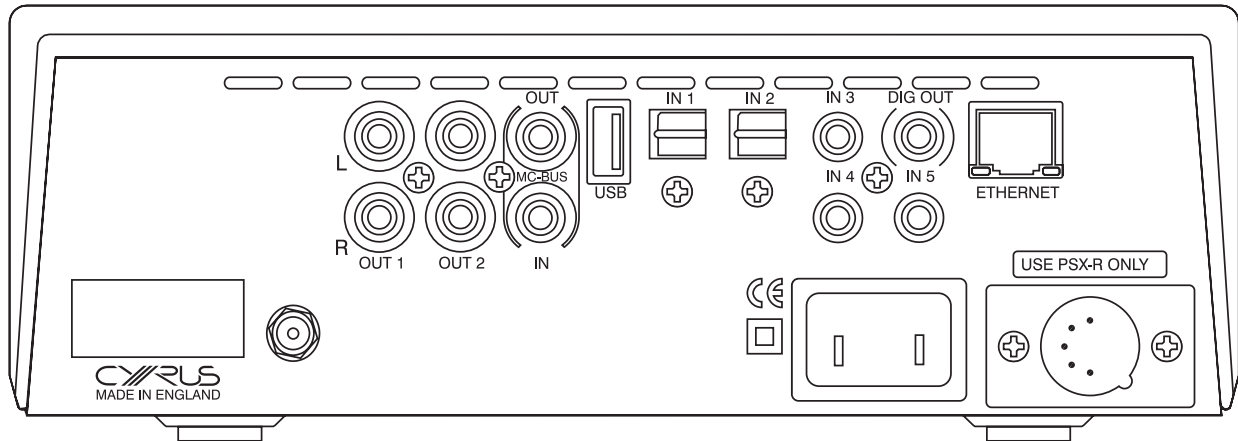

All Cyrus components are manufactured in an advanced die-cast aluminium chassis and this hand finished casework is an integral part of the products' sound. It's not just about good looks; the chassis composition is specifically designed to create an electronically shielded and mechanically vibration-free environment for the sensitive audio circuits which are hung inside the inverted chassis, avoiding unwanted electric currents and secondary magnetic fields so the sound you hear is the very best that it can be.